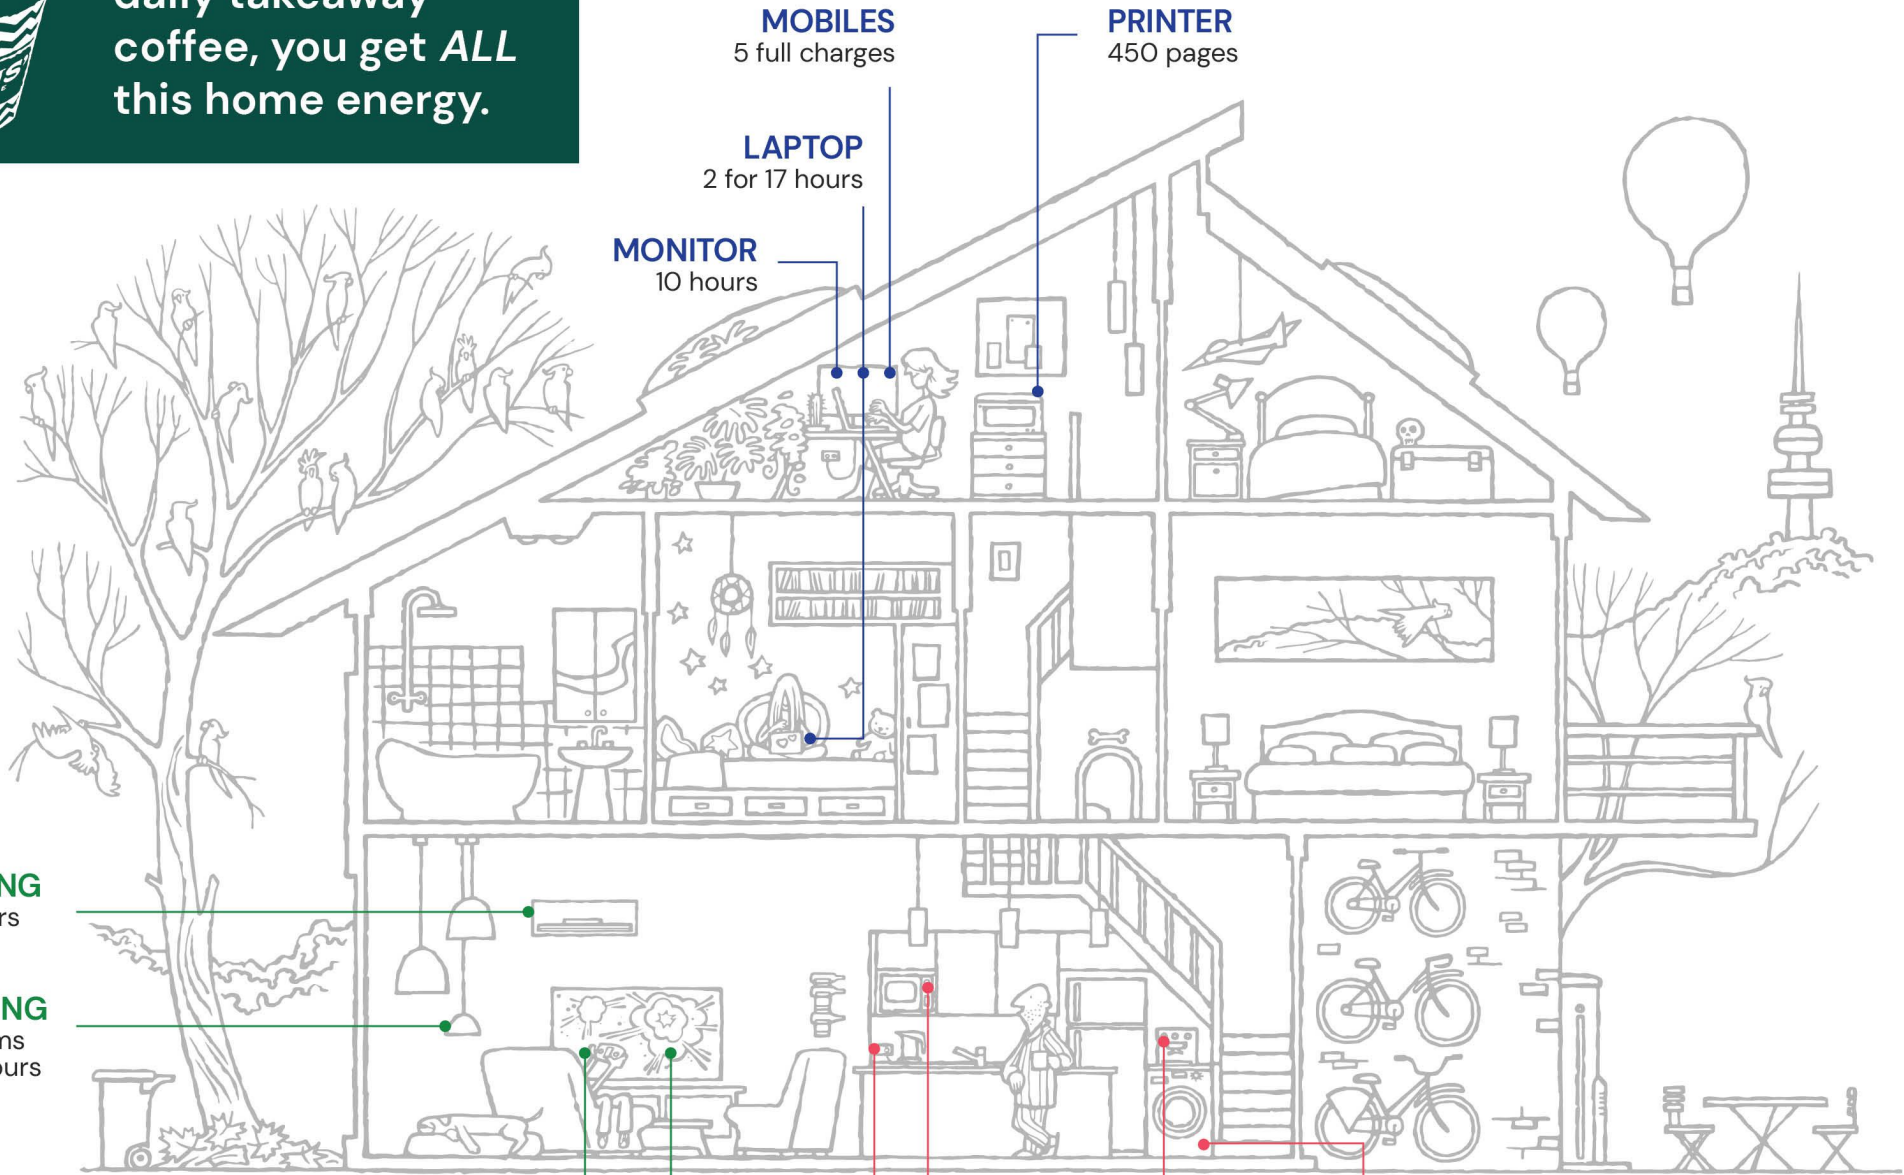

For the cost of your daily takeaway coffee, you get ALL this home energy.

$5

MOBILES
5 full charges

PRINTER
450 pages

LAPTOP
2 for 17 hours

MONITOR
10 hours

HEATING
7 hours

LIGHTING
3 rooms
for 6 hours

GAMING
4 hours

TV
6 hours

KETTLE
6 cups
of tea

MICROWAVE
2 lunches

COFFEE
6 cups
of coffee

WASHING
4 loads

For the complete appliance, wattage and usage time assumption and calculation breakdown got to: actewagl.com.au/beyond-energy/blog/home-usage